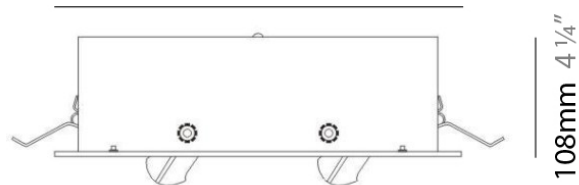

387mm 15 1/4"