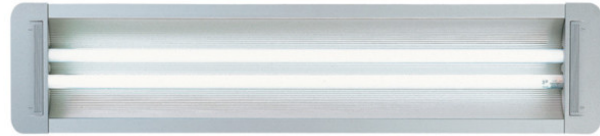

SPACE RECESSED

D96008

GENERAL

Series: Space
Brand: Milan
Division: Design
Mounting Type: Recessed
Mounting Location: Ceiling
Subcategory: Downlight

PHYSICAL

Shape: Rectangle
Length (mm): 1208
Length (in): 47 ⁹/₁₆
Width (mm): 150
Width (in): 5 ⁷/₈
Height (mm): 92
Height (in): 3 ⁵/₈
Light Distribution: Direct
Weight (kg): 2.7
Weight (lbs): 6
Diffuser: Glass - Sold Separately
Fixture Material: Metal

ELECTRICAL

Number of Lamps: 2
Lamp Type: LED Retrofit / CFL
Bulb Included: Bulb Not Included
Total Output Wattage (W): 46 / 78
Max. Wattage Per Lamp (W): 23 / 39
Lamp Base: G5
Input Voltage (V): 120

LED

OPTICAL

RATINGS AND CERTIFICATIONS

Certified By: CSA Certified to UL and CSA Standards
IP rating: IP44

PROJECT	_____
TYPE	_____
NOTES	_____
QUANTITY	_____
DATE	_____